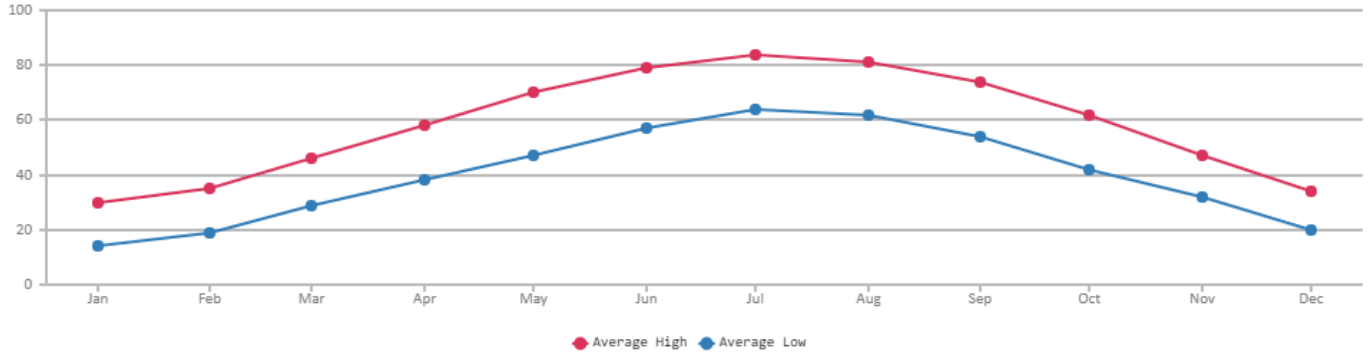

2016 Census

* Change from 2010 to 2016.

Schools

School Name	Team Name	League Division
DePaul University	Blue Demons	Conference USA
Loyola University	Ramblers	MCC
Northern Illinois University	Huskies	Mid-American Conf.
Northwestern University	Wildcats	Big 10
University of Illinois at Champaign Urbana	Fighting Illini	Big 10
University of Illinois at Chicago	Flames	MCC
University of Notre Dame	Fighting Irish	Big East

Events

Site Name

[City of Chicago](#)

Weather

Average Temperature

Average Precipitation

* Averages from Weather.com

Television