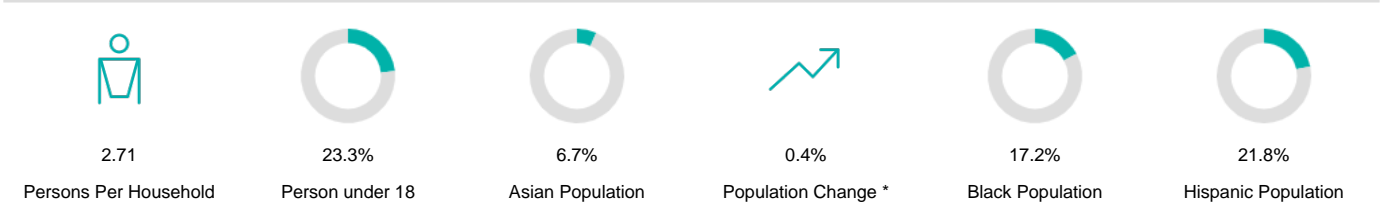

County	Household Income	Households
Jasper Co, IN	$55,374	11,996
Lake Co, IN	$50,135	183,314
LaPorte Co, IN	$46,872	43,004
Newton Co, IN	$46,895	5,401
Porter Co, IN	$63,926	62,103

Census Information

2016 Census

* Change from 2010 to 2016.

Schools

School Name	Team Name	League Division
DePaul University	Blue Demons	Conference USA
Loyola University	Ramblers	MCC
Northern Illinois University	Huskies	Mid-American Conf.
Northwestern University	Wildcats	Big 10
University of Illinois at Champaign Urbana	Fighting Illini	Big 10
University of Illinois at Chicago	Flames	MCC
University of Notre Dame	Fighting Irish	Big East

Events

Site Name

[City of Chicago](#)