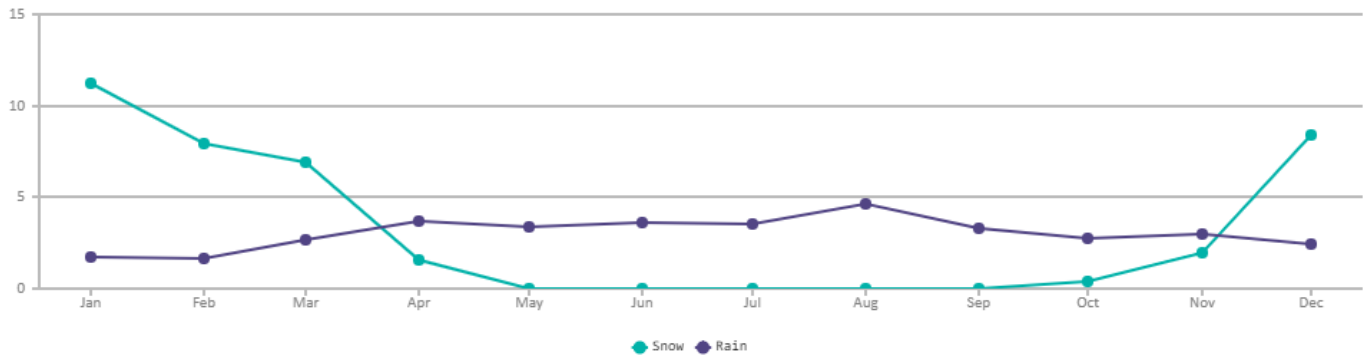

Events

Site Name

[City of Chicago](#)

Weather

Average Temperature

Average Precipitation

* Averages from Weather.com

Television

#3
National TV Market Ranking

9,142,779
Persons Age 2+

Television Demographics

2+ Black Pop	1,645,712	Adults 65+	1,127,915	Persons 2+	9,142,779
2+ Hispanic Pop	1,828,268	Children 2-11	1,281,224	Teens 12-17	800,315
Adults 18+	7,061,240	Men 18+	3,392,000	Women 18+	3,669,240
Adults 35+	4,853,097	Men 18-49	2,055,915	Women 18-49	2,094,026
Adults 50+	2,911,299	Men 65+	480,315	Women 65+	647,600